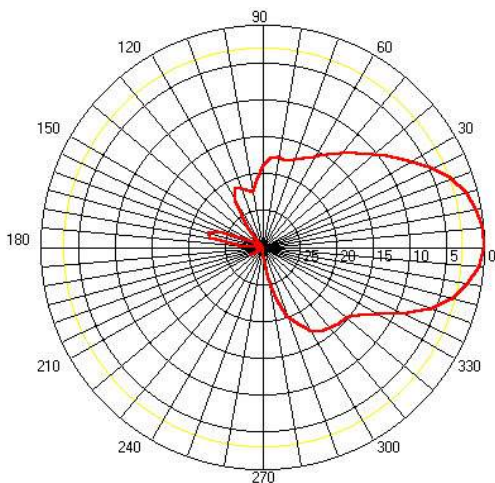

2400 - 2483 MHZ	ES24-14
Gain	14dB
3db Beam Angle	26 deg
Front to Back	> 30dB
Rated Wind Velocity	125mph
Weight	3 Lbs (1.2Kg)
Dimension (Diameter)	10.24" (260mm)

Antenna Patterns at 2.4GHz

ES24-14 E Plane