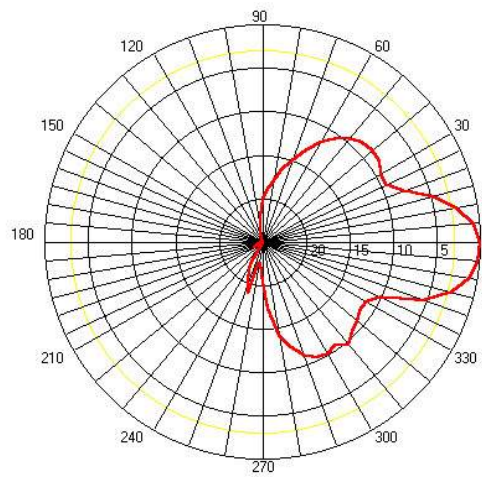

ES24-14 H Plane

Notes:

- All shipments F.O.B. Bluffdale, UT 84065
- All antennas carry a 2 Year Warranty

System Ordering:

ES24-14 14dB Echo Series Antenna with pole mount

ES-CM Optional Cone Mount for surface mount applications (Sold Separately)

For further information contact:

Pacific Wireless

693 E Draper Heights Way Suite 210
Draper, UT 84020
TEL (801) 572-3024
FAX (801) 572-3025
www.pacwireless.com